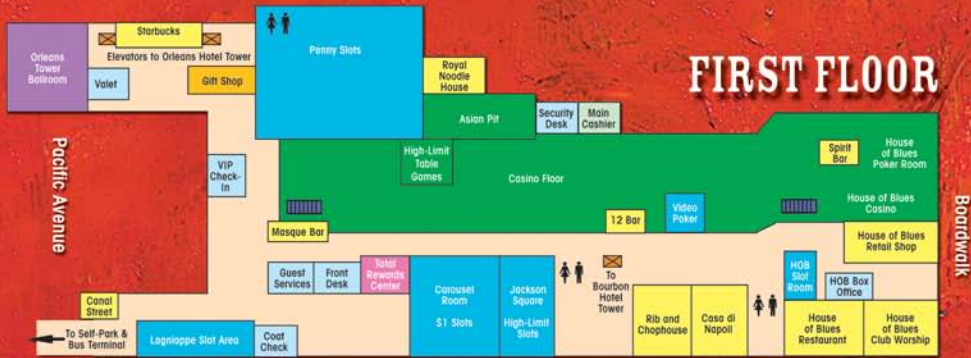

PROPERTY MAP

PROPERTY MAP KEY

- Slots
- Table Games
- Restaurants/Bars
- Shops
- Total Rewards® Center
- Guest Services
- Coin Cashier/ Casino Cage
- Meeting Rooms
- Escalators/Stairs
- Elevators
- Restrooms