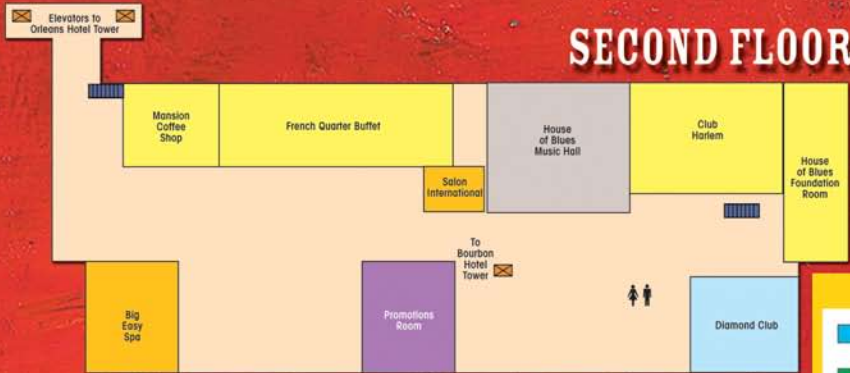

PROPERTY MAP

PROPERTY MAP KEY

- Slots
- Table Games
- Restaurants/Bars
- Shops
- Total Rewards® Center
- Guest Services
- Coin Cashier/ Casino Cage
- Meeting Rooms
- Escalators/Stairs
- Elevators
- Restrooms